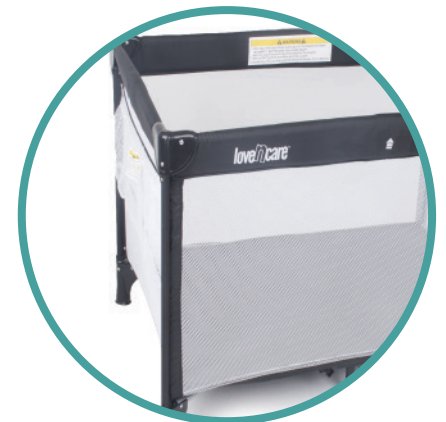

n

FEATURES:

Maximum stability, mobility and convenience

Removable Side Pocket

Carry Bag

Breathe Easy Material

Easy and compact to fold & transport

Durable, hard-wearing fabric

Easy Set up

Comes with a mattress

Nero

n

PRODUCT SPECIFICATIONS:

CODE	COLOUR	EAN
HK 9992N	Nero	9325049018924

Breathe Easy Material

Removable Side Pocket